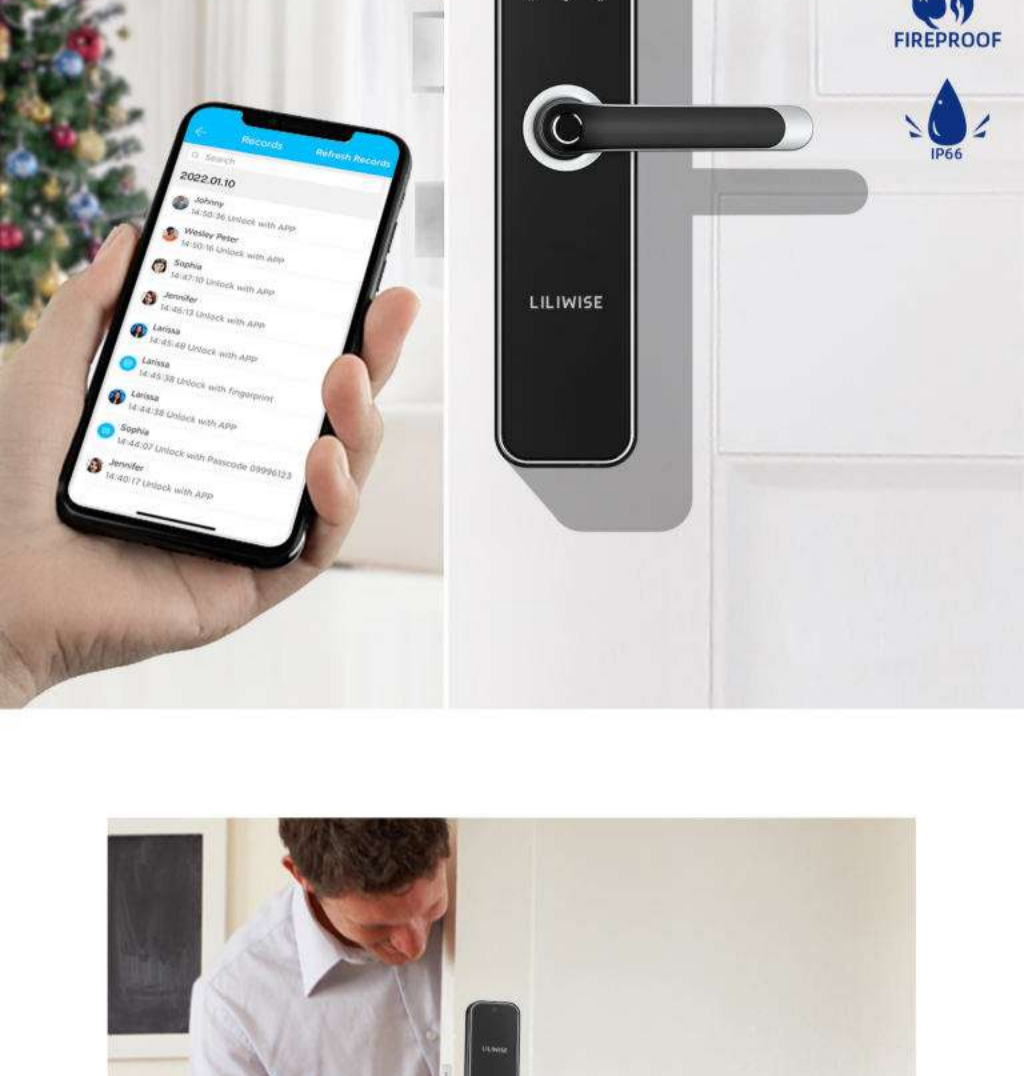

## CHECK UNLOCKED RECORDS

Before - only key unlock

## LILIWISE H7

APP BLE / Fingerprint / Card unlock / WiFi unlock  
Pin code unlock / Mechanical key unlock

## SMART HANDLE LOCK H7

### Features

- Lock Dimension: 360mm(D)\*72mm(L)\*25mm(H);
- Available in Matted Black, Copper, Sliver Black, Sliver;
- Attractive smart access / WIFI / APP BLE / fingerprint / pincode / card.
- Voice Commands via Google Assistant & Amazon-Alexa;
- User Capacity: Finger: 200, PIN: 200, Card: 200, E-key: unlimited;
- Suitable for all mortises: 4585 / 5085 / 6085 / 5572 / 6068;
- Waterproof IP55;
- Easy installation;
- Adjustable for all door thickness;
- 1 year batteries life;
- 250K cycle time;
- 200 hours salt-spray ;
- USB for emergency power;
- Mechanical key for emergency;