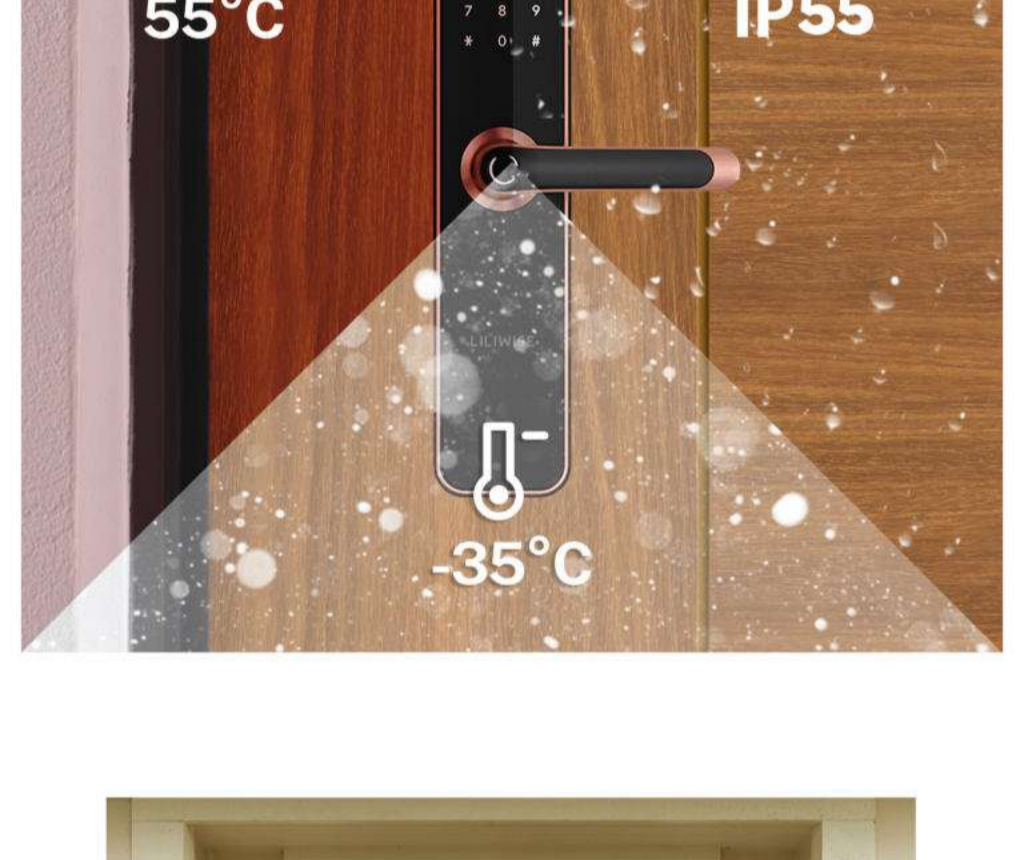

MULTIPLE WAYS TO UNLOCK

VOICE UNLOCK WITH ALEXA

Alexa, Lock My Bedroom Door