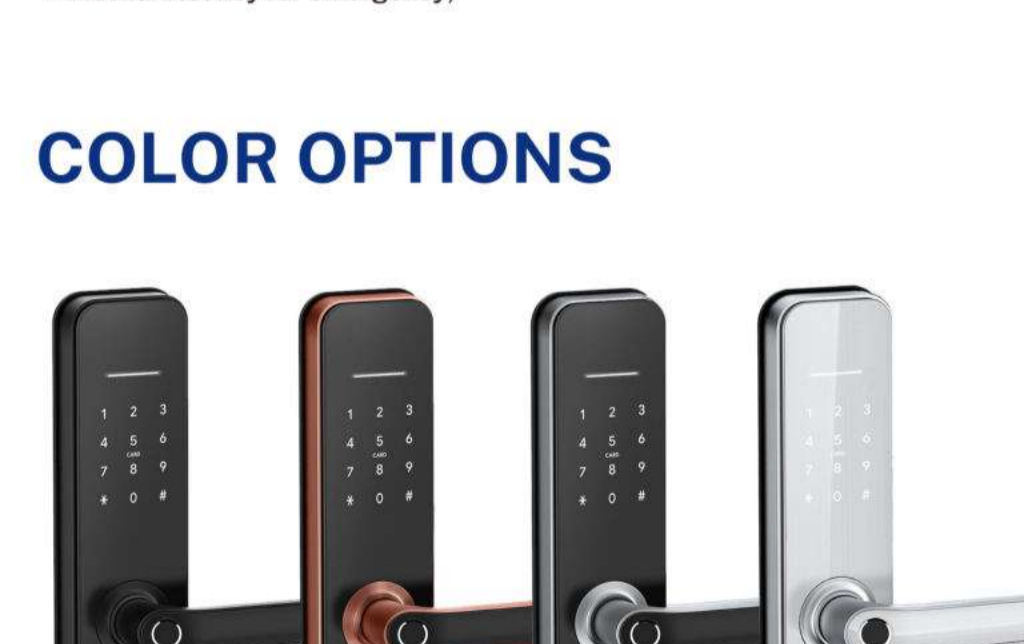

## VOICE UNLOCK WITH ALEXA

Alexa, Lock My Bedroom Door

### Features

- Lock Dimension: 360mm(D)\*72mm(L)\*25mm(H);
- Available in Matted Black, Copper, Sliver Black, Sliver;
- Attractive smart access / WIFI / APP BLE / fingerprint / pincode / card.
- Voice Commands via Google Assistant & Amazon-Alexa;
- User Capacity: Finger: 200, PIN: 200, Card: 200, E-key: unlimited;
- Suitable for all mortises: 4585 / 5085 / 6085 / 5572 / 6068;
- Waterproof IP55;
- Easy installation;
- Adjustable for all door thickness;
- 1 year batteries life;
- 250K cycle time;
- 200 hours salt-spray ;
- USB for emergency power;
- Mechanical key for emergency;